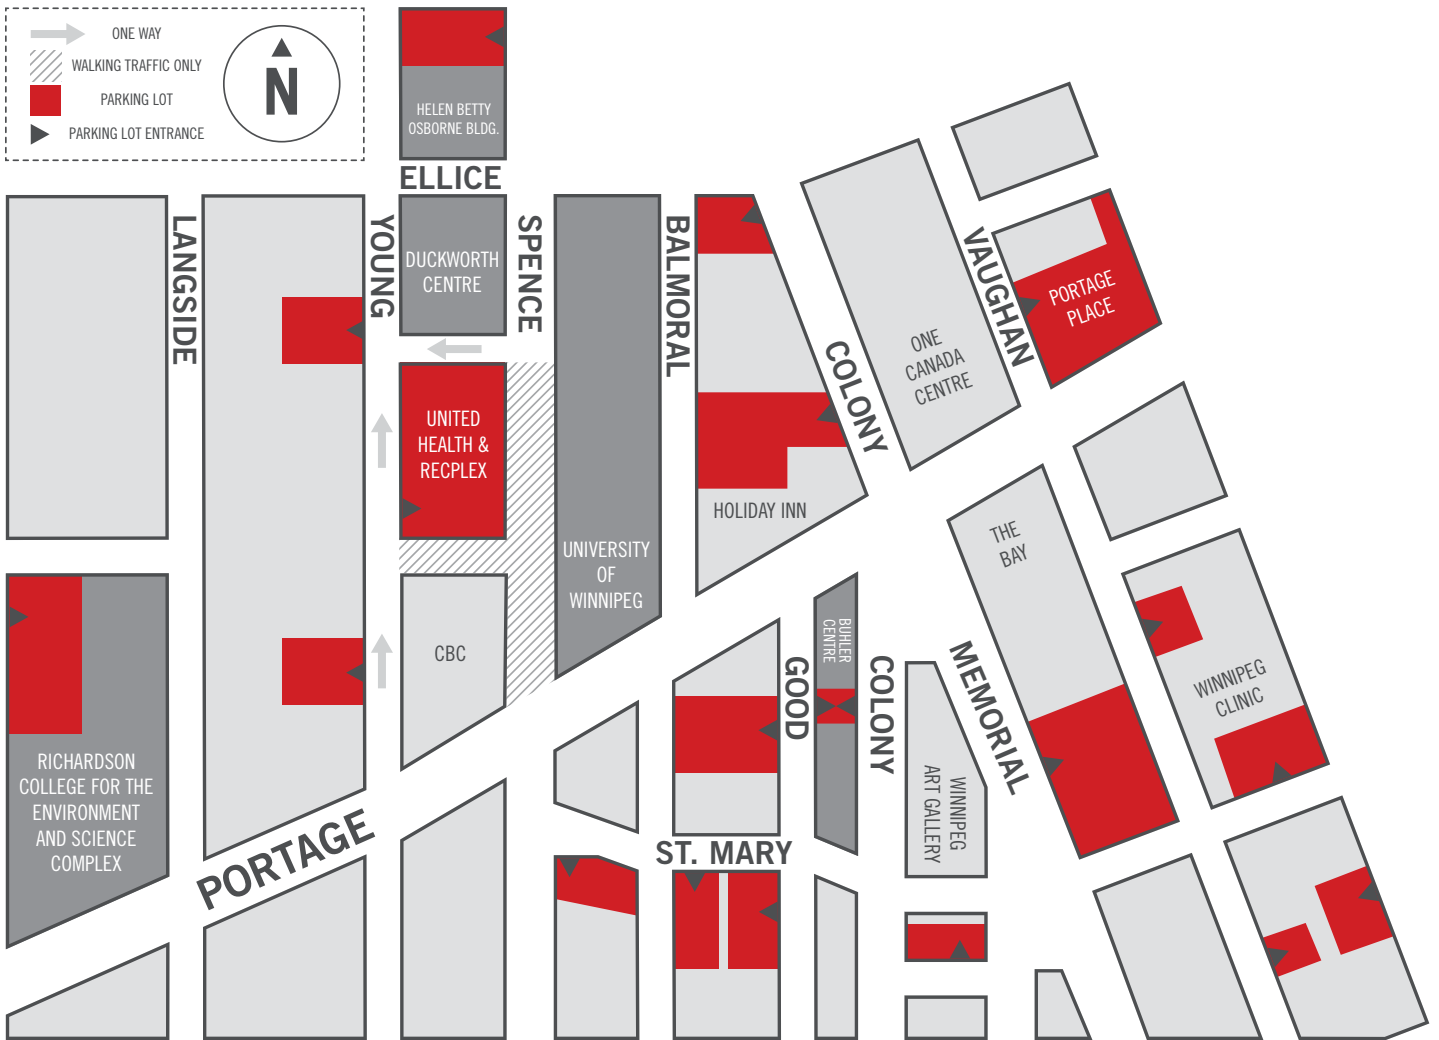

THE UNIVERSITY OF WINNIPEG

PARKING MAP //

AVAILABLE PARKING

Underground, paid parking is available in the United Health & RecPlex, located between Young and Spence. The following evening and weekend rates apply: $3/hour to a max of $4/stay (rates are subject to change).

Surrounding surface lots and parkades are also available. See red areas of map for details; rates at these lots will vary.